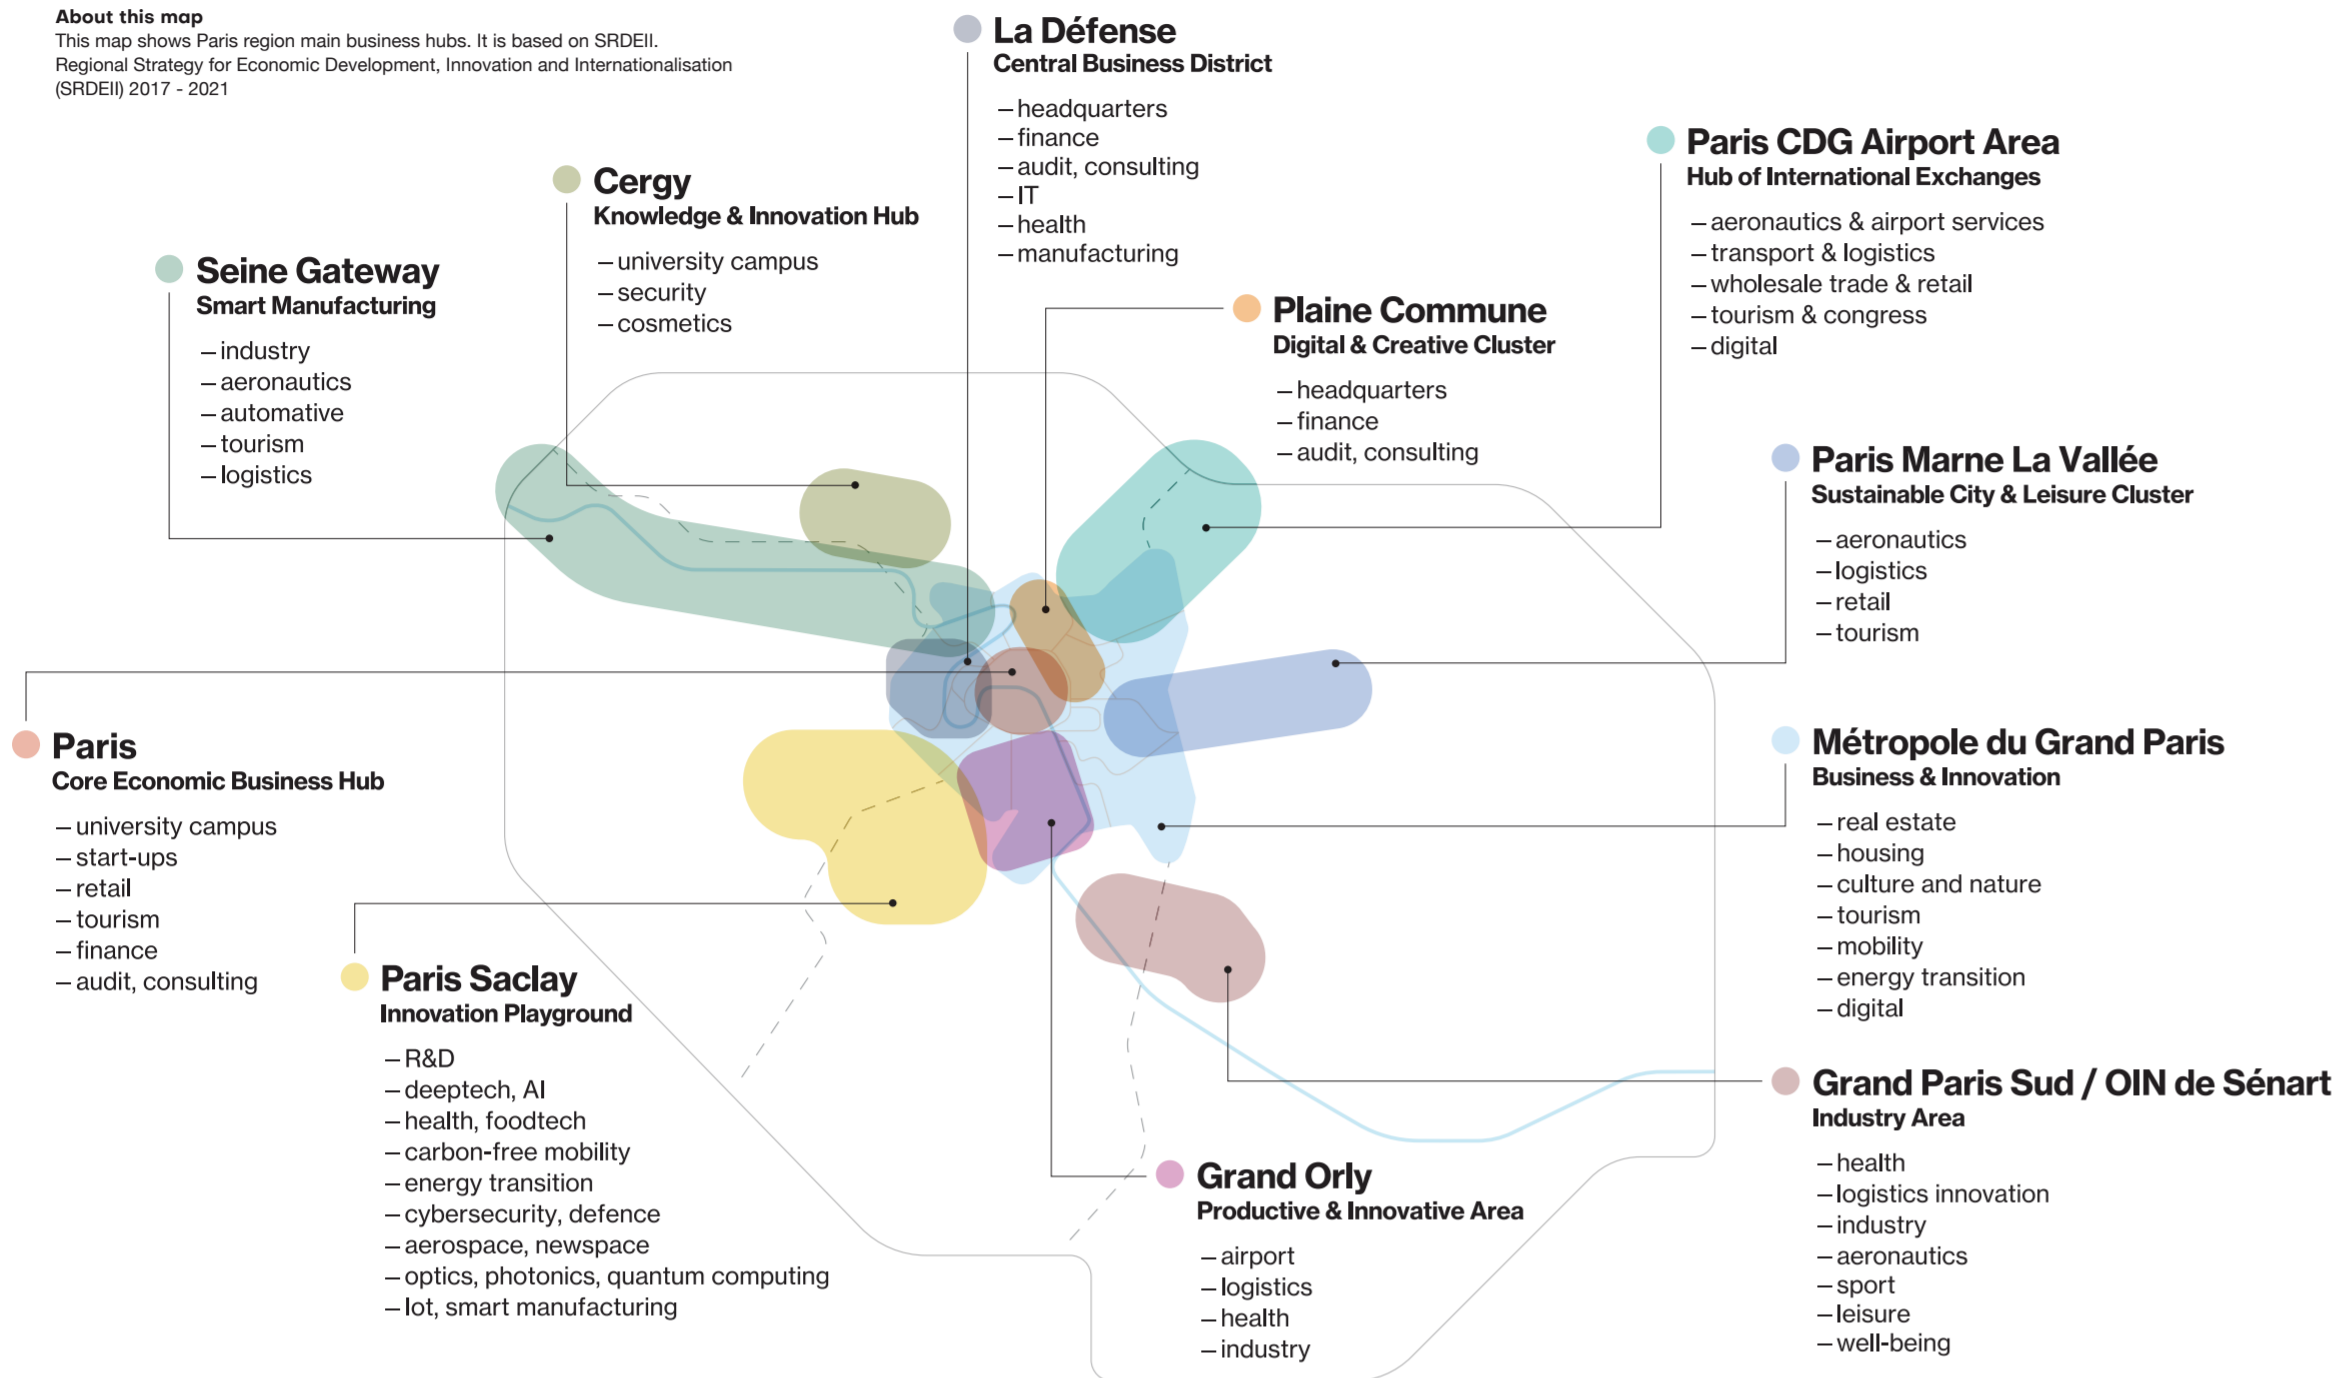

# Strategic Territories Under Development

**About this map**  
This map shows Paris region main business hubs. It is based on SRDEIL Regional Strategy for Economic Development, Innovation and Internationalisation (SRDEIL) 2017 - 2021

# Office & Retail Location of the main sites

# Industry & Logistics Location of the main sites

# Hospitality & Residential Location of the main sites