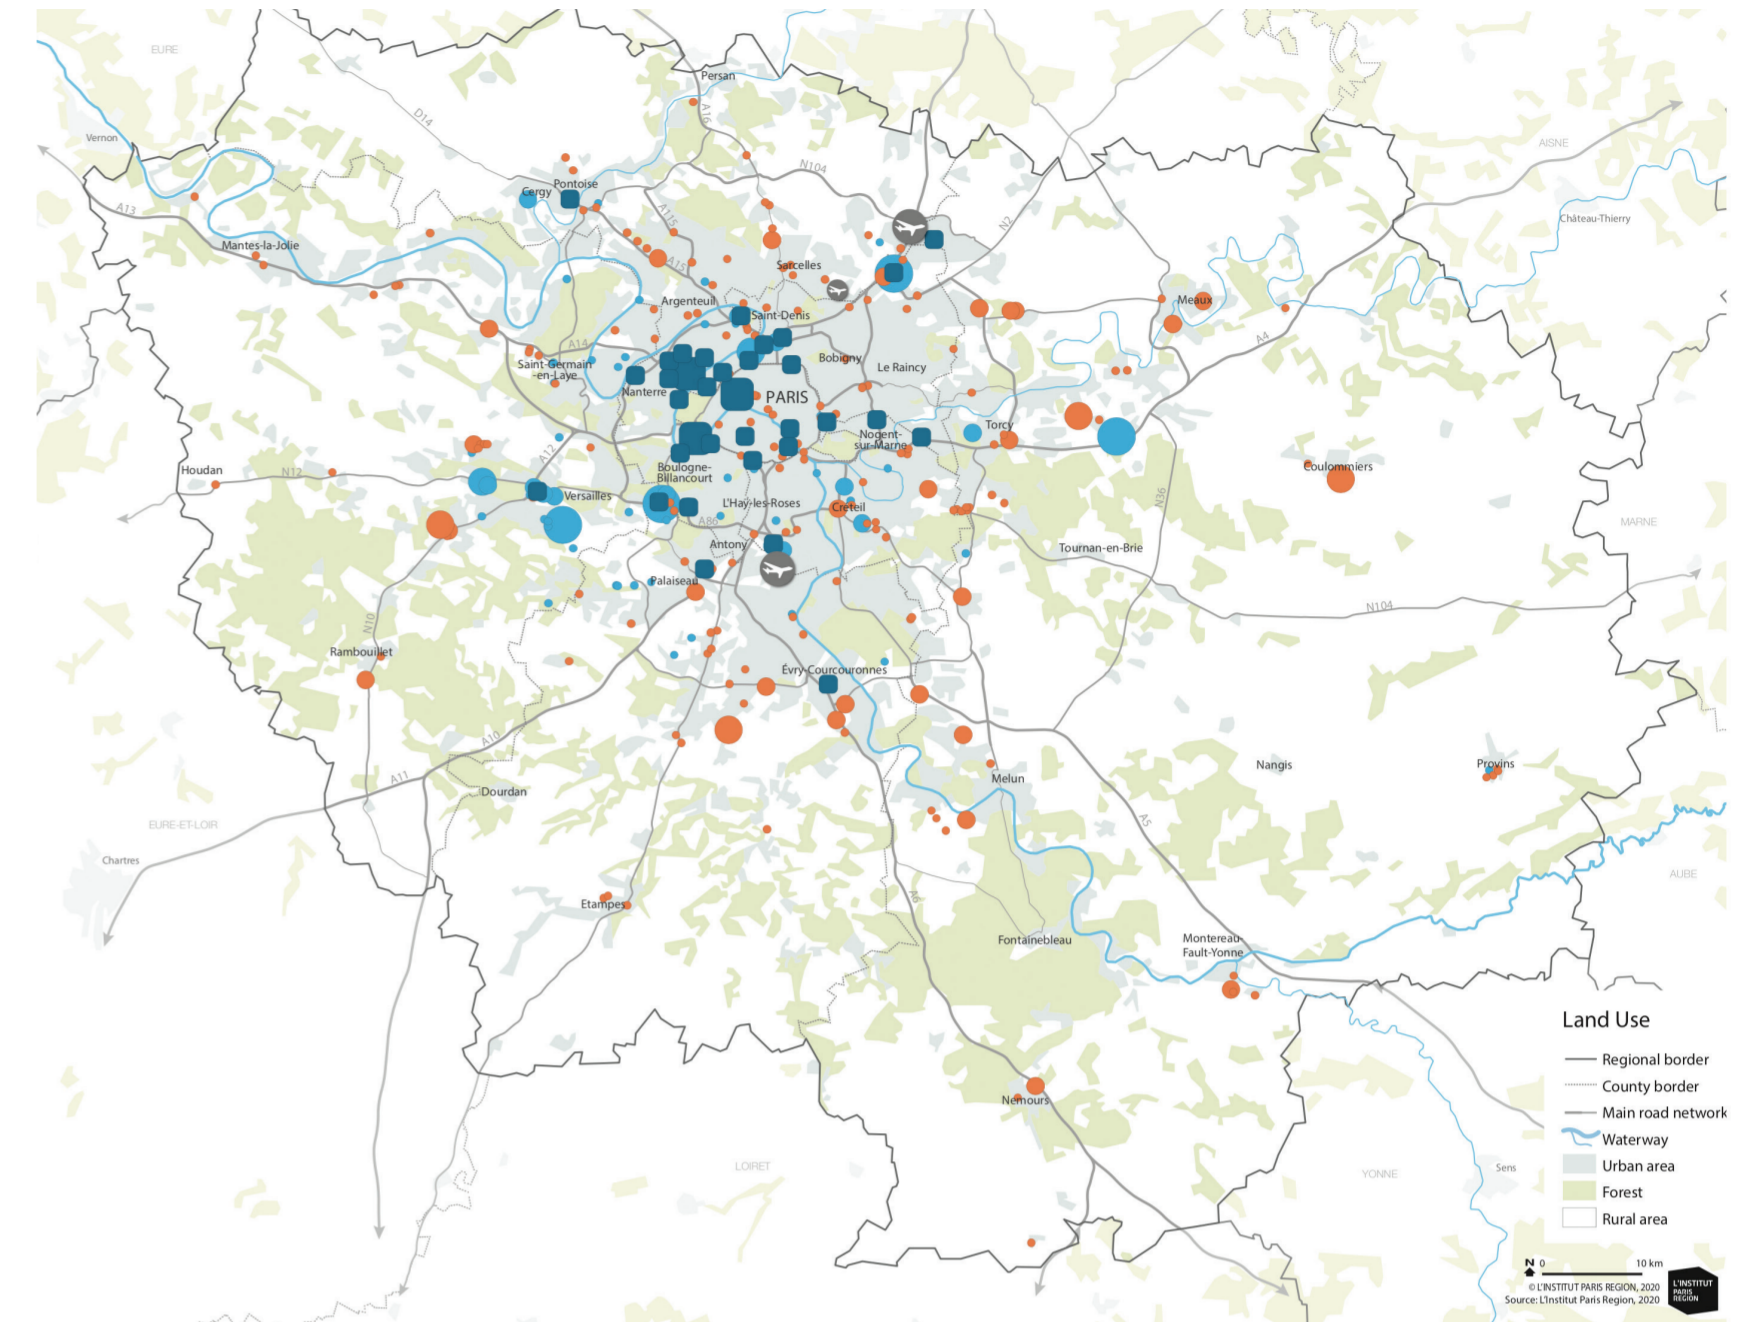

# Strategic Territories Under Development

**About this map**  
This map shows Paris region main business hubs. It is based on SRDEIL Regional Strategy for Economic Development, Innovation and Internationalisation (SRDEIL) 2017 - 2021

# Office & Retail Location of the main sites

# Industry & Logistics Location of the main sites

# Hospitality & Residential Location of the main sites