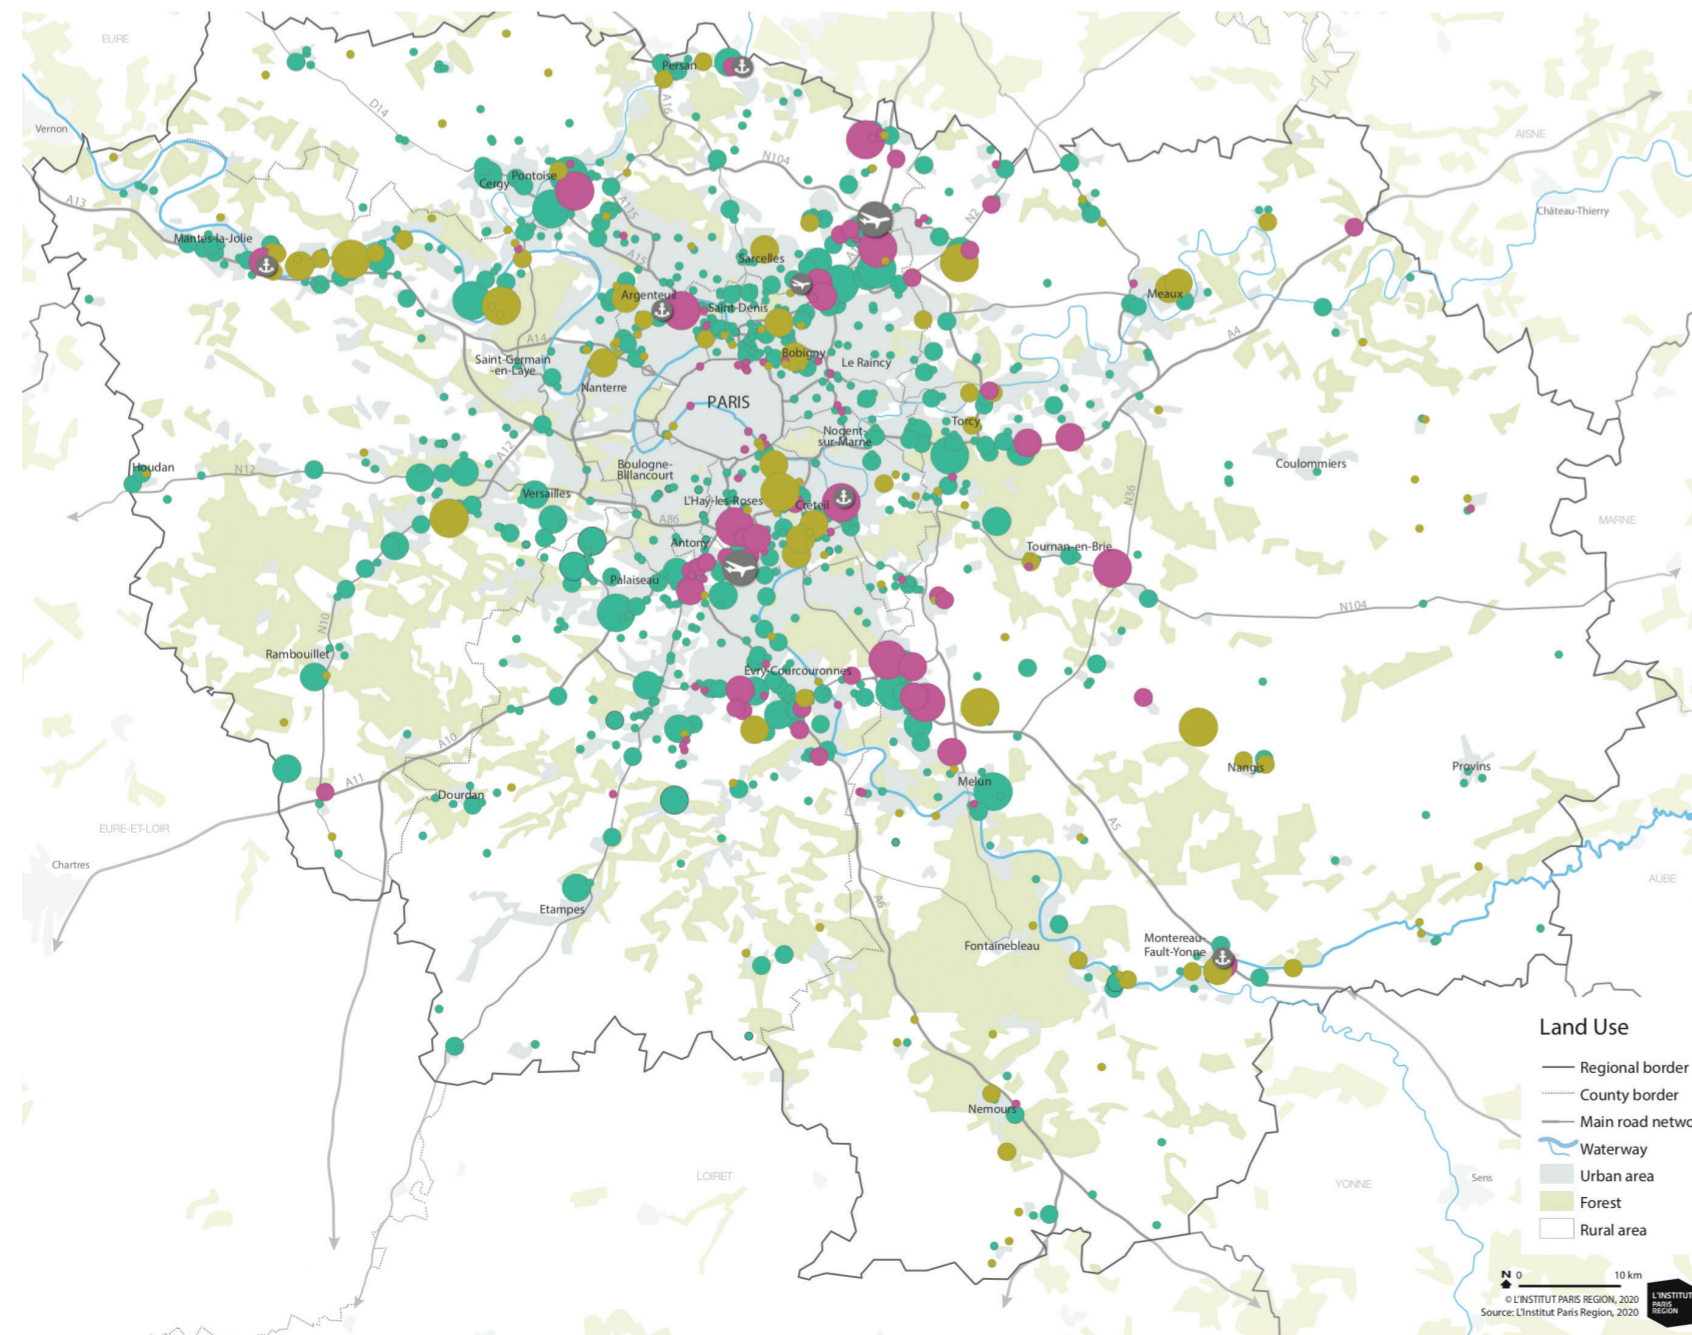

# Strategic Territories Under Development

**About this map**  
This map shows Paris region main business hubs. It is based on SRDEIL Regional Strategy for Economic Development, Innovation and Internationalisation (SRDEIL) 2017 - 2021

# Office & Retail Location of the main sites

# Industry & Logistics Location of the main sites

# Hospitality & Residential Location of the main sites