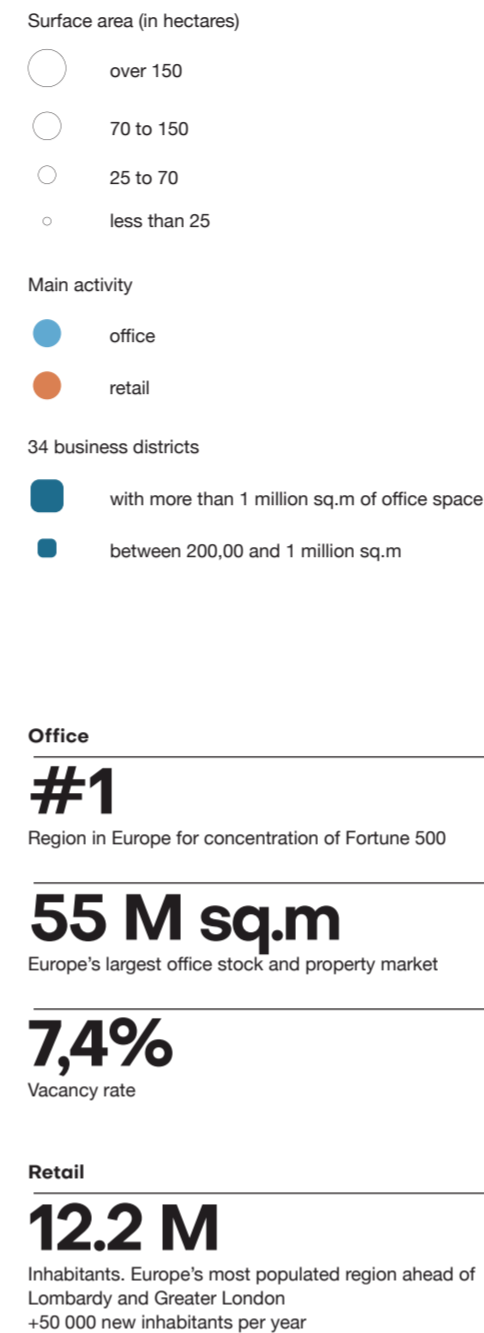

# Strategic Territories Under Development

**About this map**  
This map shows Paris region main business hubs. It is based on SRDEIL Regional Strategy for Economic Development, Innovation and Internationalisation (SRDEIL) 2017 - 2021

# Office & Retail Location of the main sites

# Hospitality & Residential Location of the main sites